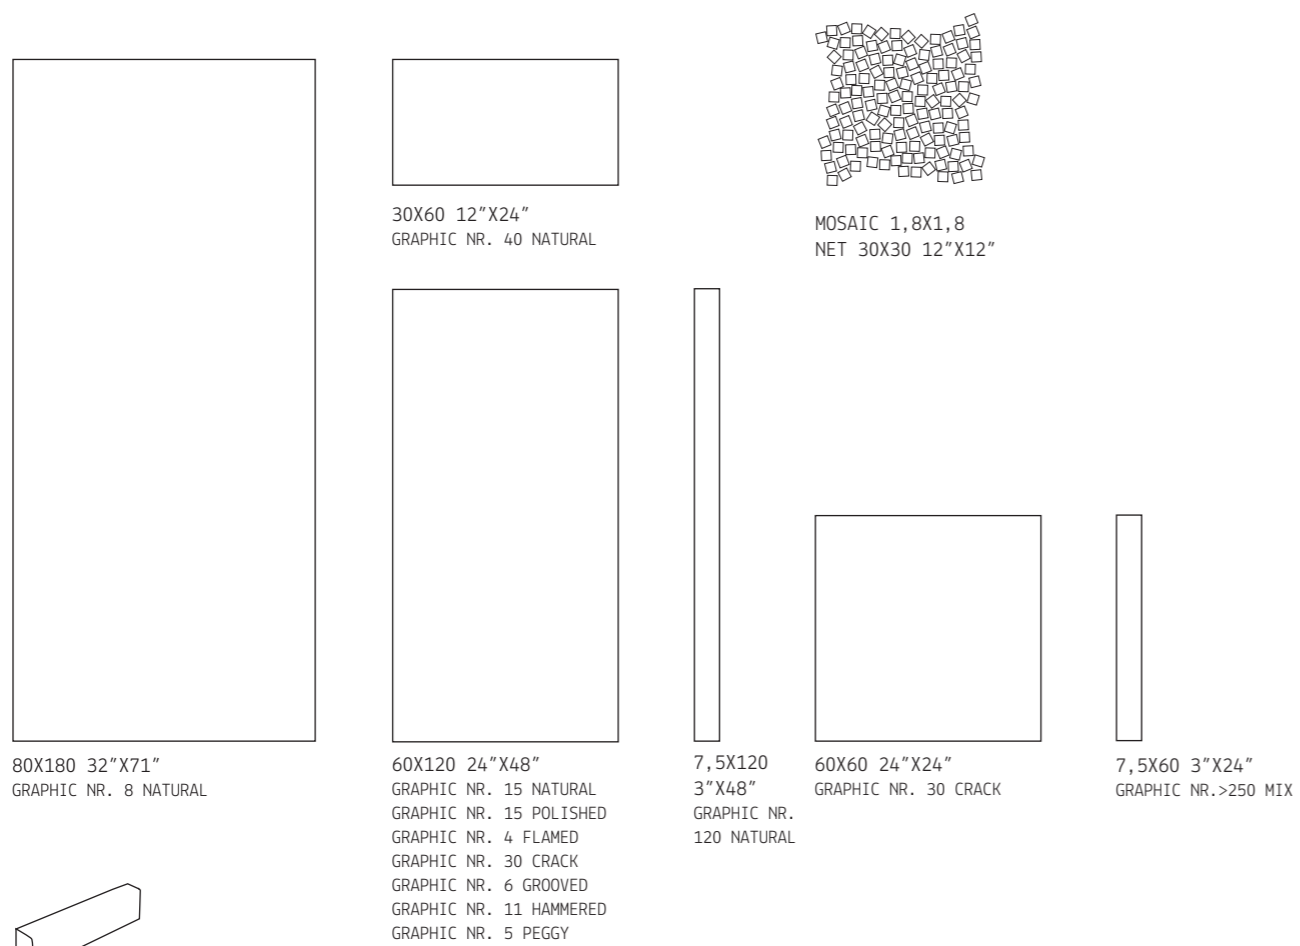

## SCB SIZES

SKIRTING 7,5X120 3\"/>

CHEVRON 20X80 8\"/>

IN OGNI SCATOLA CI SONO 3 PEZZI DESTRI E 3 PZ SINISTRI.  
IN EVERY BOX THERE ARE 3 RIGHT PIECES AND 3 LEFT PIECES.