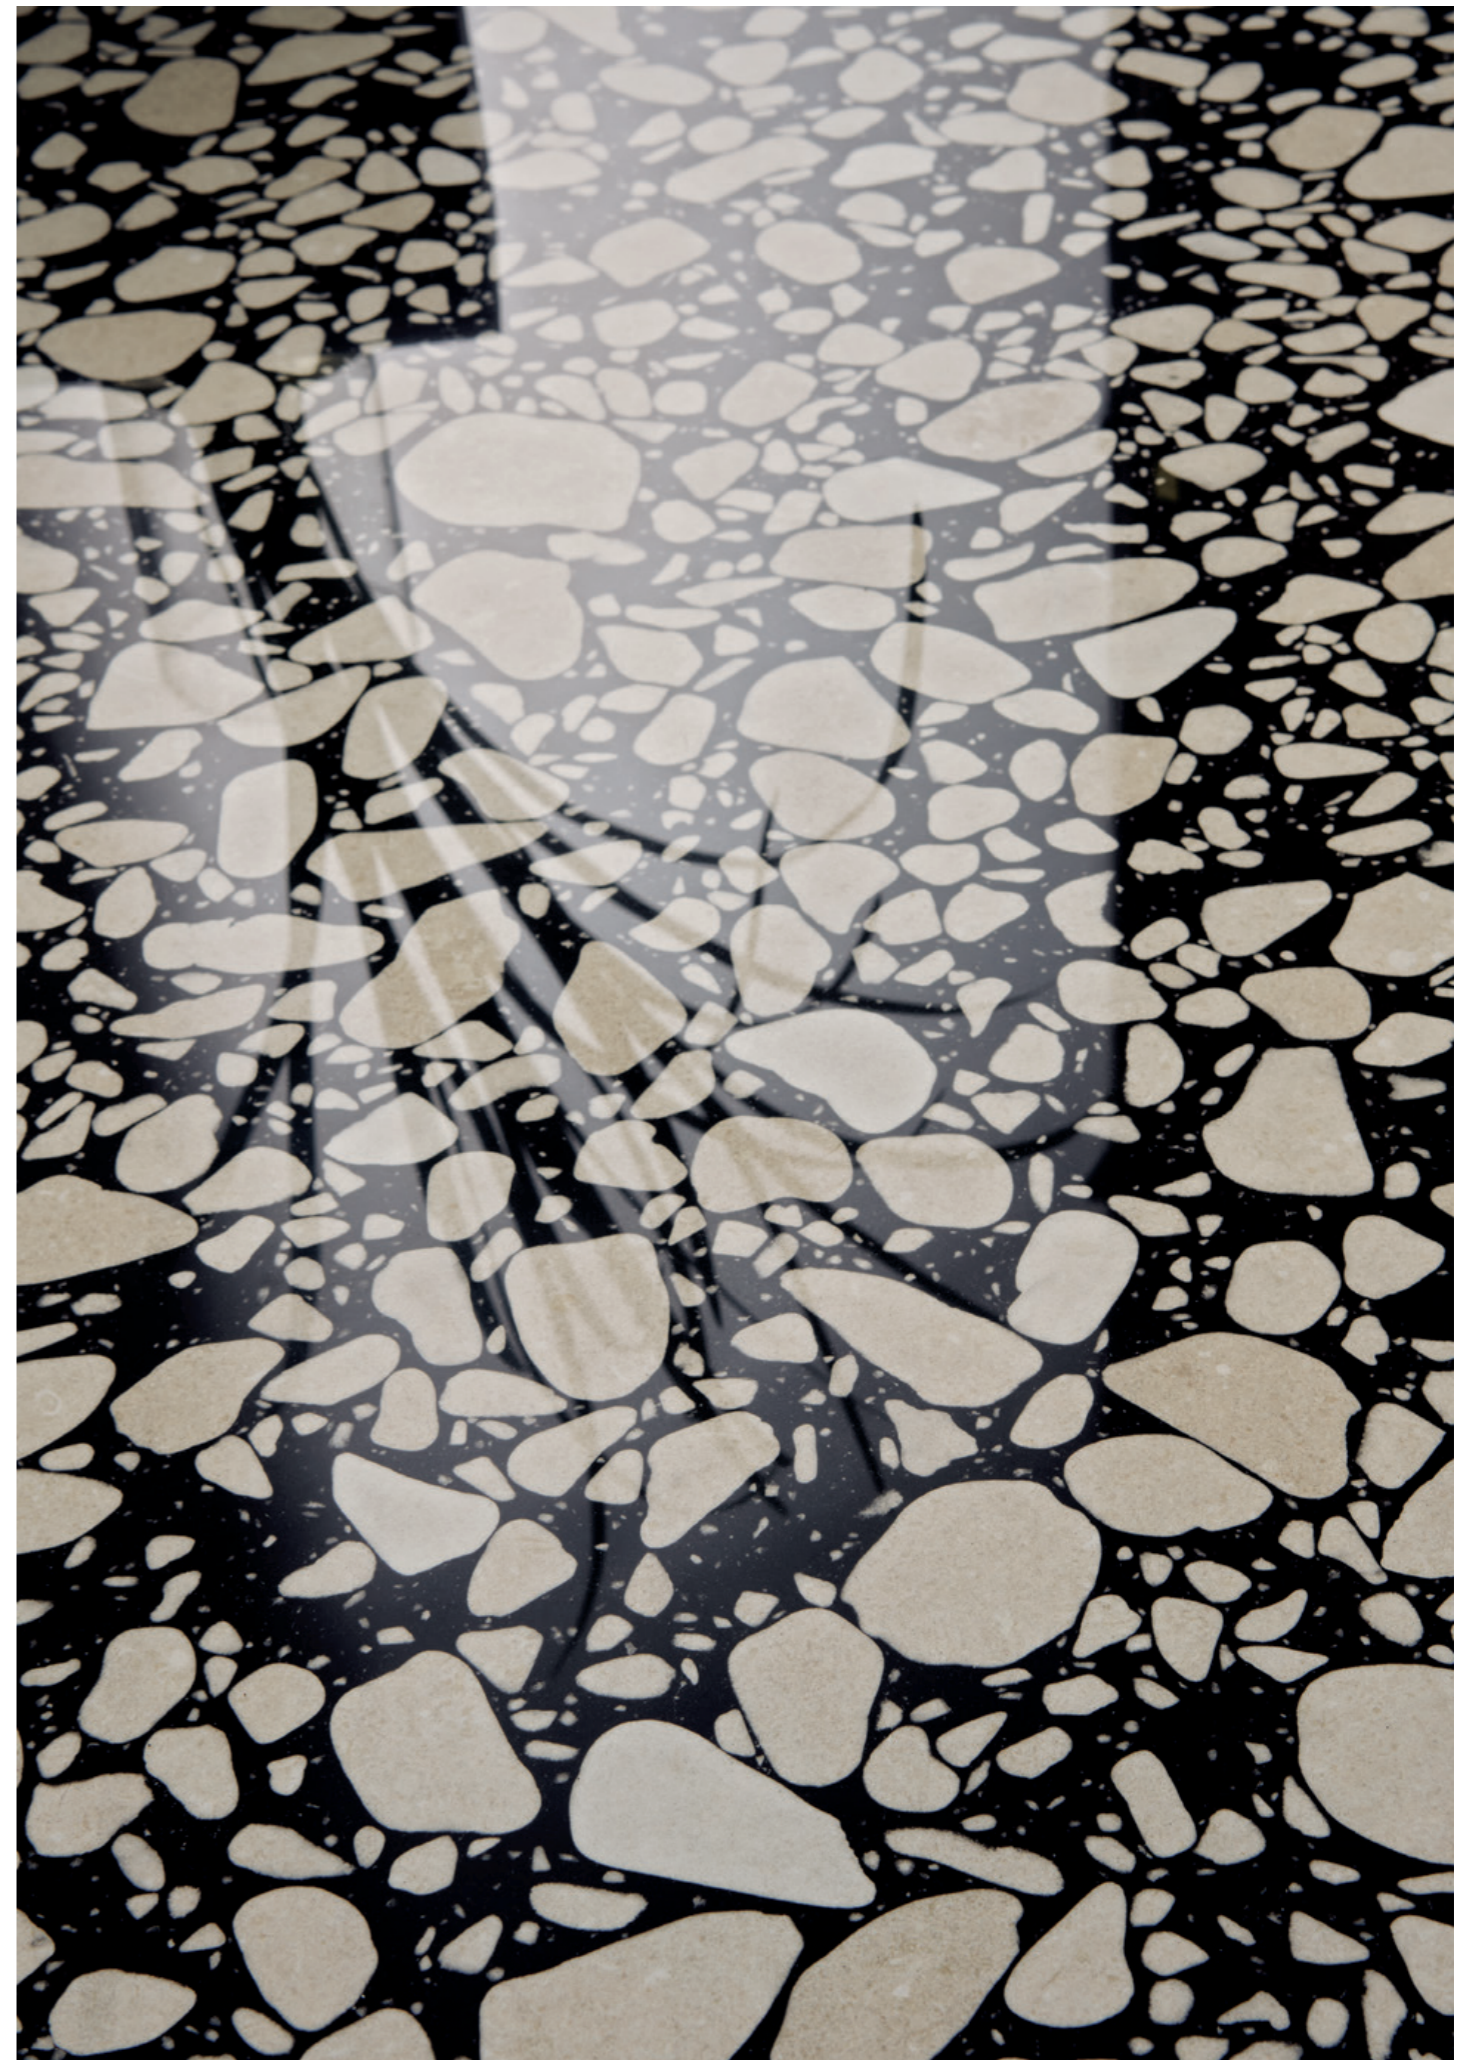

← → Superclassica SCB Polished 60x120 24"x48"