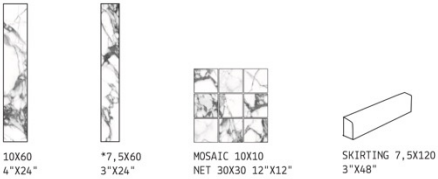

SPECIAL ORDER